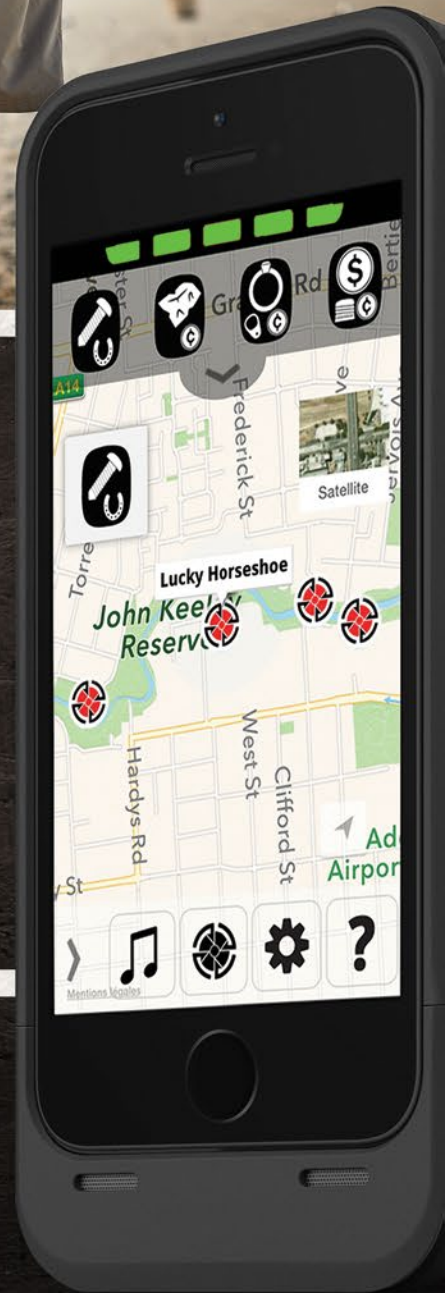

THE SMART DETECTOR CHECKLIST

- COMPACT:** Size Matters. Simply unfold and away you go.
- LIGHTWEIGHT:** 20% Lighter* - Detect all day. And the next.
- EASY-TRAK:** From parks to beaches. Just set and go.
- SMARTPHONE APP*:** Remote control. Now that's handy.
- COIN ID MAGIC*:** Show me the money. Even if it's buried.
- TREASURE VIEW*:** Trash or treasure? Know before you dig.
- BLUETOOTH AUDIO*:** Wireless detecting? Music to your ears.

* Based on similar competitor offerings * Only available on GO-FIND 44 or 66 models

FIND MODES: Icons flash to tell you what you've found. You can even tell GO-FIND what sets of objects you want to target by selecting up to four pre-set modes.

SMARTPHONE APP*: REMOTE CONTROL OVER YOUR DETECTOR. NOW THAT'S HANDY.

Even though you're detecting miles away from anywhere, you can stay connected with the GO-FIND app. Imagine listening to your favourite tracks, or recording your finds while you hunt. It's all possible with the GO-FIND app, which is perfectly in tune with your detector.

What's more Coin ID Magic and its four find modes helps you identify what type of coins you have found — even while they're still buried in the ground. GO-FIND with smartphone app: Welcome to the future.